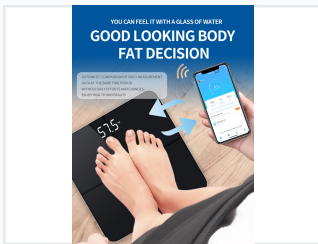

Smart Digital Body Composition Scale with WiFi

This smart scale measures body composition using ITO glass and a bright LED display. It connects to WiFi to sync data to a smartphone app for tracking weight, BMI, and other metrics.

ADDITIONAL IMAGES

Product Overview

Advanced Body Composition Intelligence

This professional-grade smart scale leverages advanced ITO technology and high-precision sensors to deliver comprehensive body composition analysis. Designed for seamless integration into modern health routines, it offers WiFi connectivity for automatic data syncing with the Tuya Smart Life ecosystem. With its elegant tempered glass platform and high-visibility LED display, it provides a sophisticated, reliable tool for family-wide health tracking and personalized wellness management.