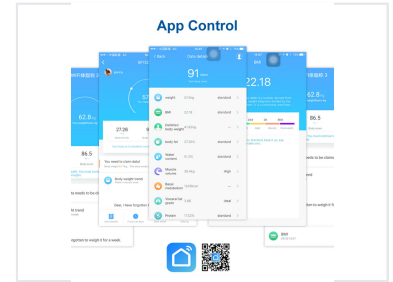

Smart Digital Body Composition Scale with WiFi

This smart scale measures body composition using ITO glass and a bright LED display. It connects to WiFi to sync data to a smartphone app for tracking weight, BMI, and other metrics.

ADDITIONAL IMAGES

Product Overview

Advanced Body Composition Intelligence

This professional-grade smart scale leverages advanced ITO technology and high-precision sensors to deliver comprehensive body composition analysis. Designed for seamless integration into modern health routines, it offers WiFi connectivity for automatic data syncing with the Tuya Smart Life ecosystem. With its elegant tempered glass platform and high-visibility LED display, it provides a sophisticated, reliable tool for family-wide health tracking and personalized wellness management.