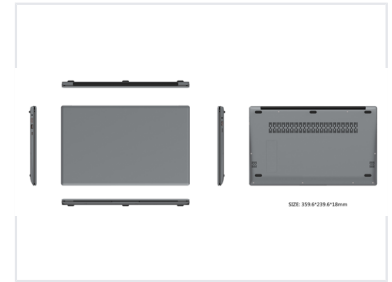

# Slim Profile 15.6-inch Business Laptop

This sleek laptop features a 15.6-inch display with a narrow bezel and a full-size keyboard. Its slim profile and lightweight design make it suitable for on-the-go use.

## ADDITIONAL IMAGES

### Dimensions

**359.6 mm**

Width

**239.6 mm**

Depth

**18 mm**

Thickness

Chassis Finish

## Display & Input

Display Size	15.6 inch
Bezel Design	Narrow bezel
Input Features	Full-size keyboard, Responsive trackpad