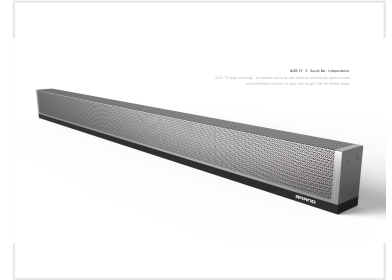

Slim Home Theater Sound Bar

This sound bar is a sleek and powerful audio solution designed to enhance any home entertainment setup. It features multiple drivers, advanced audio processing technology, and versatile connectivity options including HDMI ARC, optical input, and Bluetooth.

ADDITIONAL IMAGES

Overview

Compact Home Cinema Audio

This slim sound bar is designed to enhance your entertainment setup with a modern, unobtrusive profile. It features advanced audio technology to deliver immersive surround sound with minimal distortion. With versatile connectivity and a user-friendly remote interface, it serves as a seamless audio upgrade for any home theater environment.

Dimensions & Build

Dimensions

900 mm
Length

78 mm
Height

48 mm
Depth

Technical Specifications

Speaker Configuration

- 2-inch x 2 Speaker Drivers
- 2-inch x 2 Passive Radiators

Connectivity

Bluetooth, AUX IN, USB Playback

Features

Included Features

- Remote Control
- Slim Profile Design
- Wall-Mountable
- Digital Surround Sound