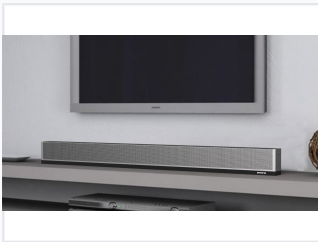

Slim Home Theater Sound Bar

This sound bar is a sleek and powerful audio solution designed to enhance any home entertainment setup. It features multiple drivers, advanced audio processing technology, and versatile connectivity options including HDMI ARC, optical input, and Bluetooth.

ADDITIONAL IMAGES

Overview

Compact Home Cinema Audio

This slim sound bar is designed to enhance your entertainment setup with a modern, unobtrusive profile. It features advanced audio technology to deliver immersive surround sound with minimal distortion. With versatile connectivity and a user-friendly remote interface, it serves as a seamless audio upgrade for any home theater environment.

Dimensions & Build

Dimensions

900 mm
Length

78 mm
Height

48 mm
Depth

Technical Specifications

Speaker Configuration

- 2-inch x 2 Speaker Drivers
- 2-inch x 2 Passive Radiators

Connectivity

Bluetooth, AUX IN, USB Playback

Features

Included Features

- Remote Control
- Slim Profile Design
- Wall-Mountable
- Digital Surround Sound