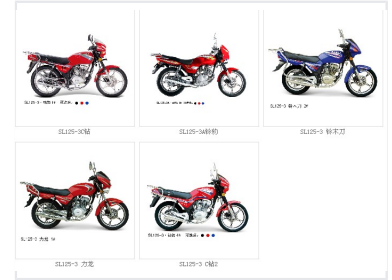

# SL125-3 Series Motorcycle

The SL125-3 series motorcycle includes various models and color options. These motorcycles feature distinct design elements.

### SL125-3 Series Motorcycle Overview

The SL125-3 Series is a versatile range of motorcycles designed to meet diverse rider preferences and functional requirements. This series encompasses multiple distinct models, offering various design aesthetics and color schemes to suit different market needs. Engineered for reliability and performance, these motorcycles provide a robust solution for daily commuting and professional use.