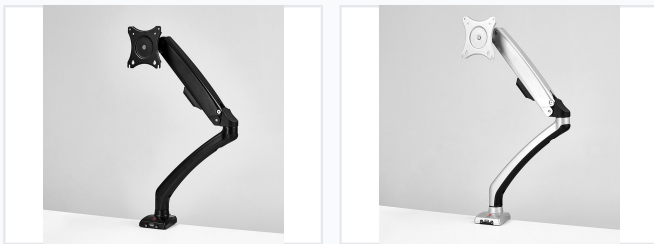

Single LCD Monitor Desk Mount

Mounting a monitor to this stand clears desk space for other items. The mounting bracket is suitable for standing desk applications, depending on user and desk height.

ADDITIONAL IMAGES

Overview

Ergonomic Monitor Support

This single LCD monitor desk mount enhances your workspace by elevating your screen to an optimal ergonomic height, helping to reduce neck and back strain. Featuring a gas spring counterbalance system, it allows for effortless, light-touch adjustments to your viewing angle. The design clears up valuable desk space and includes integrated cable management for a tidy, professional workstation.

Adjustability

Range of Motion

Movement	Range
Tilt	+/- 80°
Swivel	270° / 360° / 180°
Height Adjustment	235 - 505 mm

Installation

Compatible Desk Thickness

10 mm

Max Desk Thickness

90 mm

Features

Available Colors

White • Black • Gray • Silver

Construction Materials

- Aluminium-alloy
- Steel
- Plastic

Integrated Ports

USB Port, Audio Port