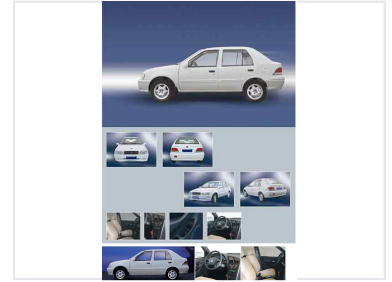

Sedan Car

The sedan car is showcased from multiple angles, highlighting its design and features. Interior elements such as the dashboard and seating are also displayed.

Overview

Elegant Sedan Performance

This white sedan offers a sophisticated blend of modern design and functional interior comfort. Engineered for reliability and style, it features a comprehensive suite of interior amenities and a sleek exterior profile. Ideal for professional use, this vehicle combines aesthetic appeal with practical driving features.

Key Features

Vehicle Highlights

White Exterior • Modern Dashboard • Ergonomic Seating • Multi-Angle Design

Interior Features

- Integrated Dashboard
- Ergonomic Steering Wheel
- Comfort-Focused Seating

Exterior