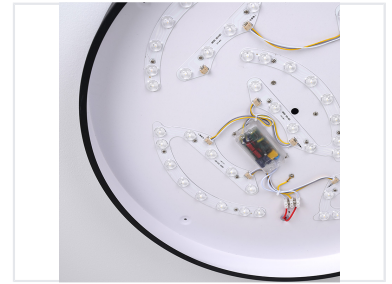

# Round LED Ceiling Light Fixture

This LED ceiling light features a modern design with a circular profile. It provides bright, even illumination using energy-efficient LED technology.

## ADDITIONAL IMAGES

### Modern LED Ceiling Illumination

This round LED ceiling light fixture combines a sleek, modern aesthetic with versatile lighting control, making it an ideal choice for various indoor environments. Featuring a durable iron and acrylic construction, it offers adjustable brightness and color temperature settings via remote control to suit any mood or time of day. With its efficient design and integrated night light mode, this fixture provides both functional illumination and ambient comfort for residential or commercial spaces.

## Physical Specifications

Dimensions	Diameter: 500mm, Height: 50mm
Materials	Iron, Acrylic