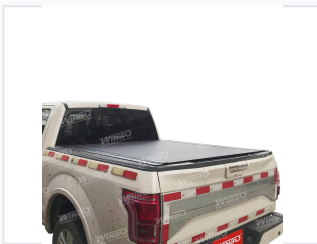

ADDITIONAL IMAGES

Product Overview

Premium Roll-Up Tonneau Cover

This roll-up tonneau cover is engineered specifically for Ford F-150 pickup trucks, combining a sleek, low-profile design with robust cargo protection. It features a durable, weather-resistant construction that safeguards your load from the elements and theft while helping to improve overall fuel efficiency by reducing aerodynamic drag. Designed for convenience, the cover offers a smooth rolling mechanism for quick bed access and a simple, drill-free installation process.

Installation & Compatibility

Installation Time	20 minutes
Drilling Required	No
Compatibility	Ford F-150, Roll Bar Compatible

Performance & Security

Key Features

- Weather-proof performance
- High security locking mechanism
- Low-profile aerodynamic design
- Easy roll-up operation