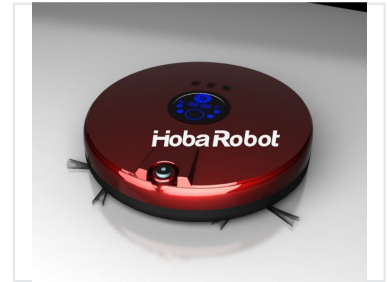

Robotic Vacuum Cleaner with Touch Screen

This robotic vacuum cleaner is designed for automated floor cleaning. It features a touch screen panel and virtual wall technology for efficient navigation.

ADDITIONAL IMAGES

Product Overview

Intelligent Robotic Cleaning Solution

This advanced robotic vacuum cleaner offers a sophisticated automated cleaning experience for residential and light commercial spaces. Equipped with a responsive touch screen, UV sterilization, and intelligent space detection, it ensures efficient debris and pet hair removal on various floor types. Its compact, low-profile design allows it to navigate effortlessly under furniture, while its multiple cleaning modes provide customizable coverage for any room size.

65 dB

Noise Level

Physical Dimensions & Weight

Metric	Value
Diameter	34 cm
Height	8.6 cm
Net Weight	3.2 kg
Gross Weight	5.0 kg

Key Features

Operating Modes

- Small Room Mode
- Medium Room Mode
- Large Room Mode
- Edge & Corner Cleaning