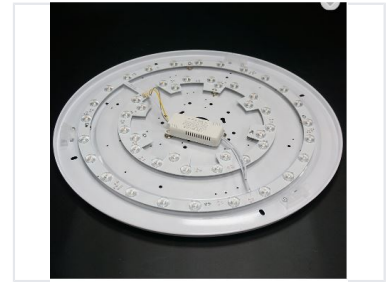

Retractable Blade LED Ceiling Fan

This decorative ceiling fan features retractable blades that conceal when not in use. It includes an integrated LED lighting system for ambient illumination.

ADDITIONAL IMAGES

Overview

Modern Retractable Ceiling Fan

This 42-inch retractable ceiling fan combines efficient air circulation with integrated LED lighting, perfect for modern living spaces. The design features a pure copper DC motor for reliable performance and quiet operation. With retractable blades that hide when not in use, it offers a clean, minimalist aesthetic suitable for bedrooms, living rooms, or dining areas.

Technical Specifications

Size	42 inch
Motor Power	30 W
Motor Type	Pure Copper DC Motor
Blade Count	3
Blade Material	ABS

Lighting & Control

LED Power	24 W
Control Method	Remote Control

Features

Blade Style	Retractable • Hidden
Reversible Airflow	Yes