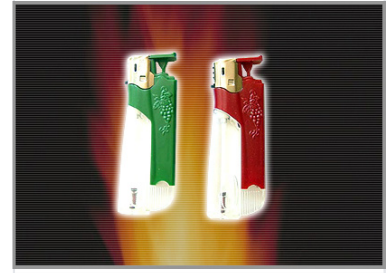

# Refillable Butane Torch Lighter with Grape Design

This is a refillable butane torch lighter. It features a transparent body and a grape design.

### Refillable Butane Torch Lighter

This refillable butane torch lighter combines functionality with a distinct aesthetic, featuring a vibrant grape-themed design. The transparent body allows for easy fuel level monitoring, while the metallic top ensures durability during regular use. Ideal for both practical applications and as a novelty gift item, this lighter offers a reliable flame in a compact form factor.

## Physical Features

Body Construction	Transparent
Top Material	Metallic