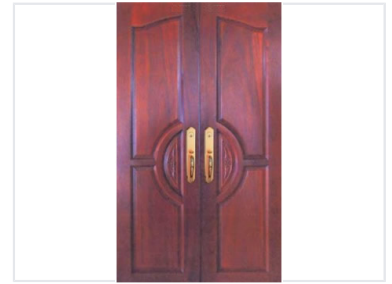

# Reddish-Brown Wooden Double Doors with Decorative Patterns

These are wooden double doors with a reddish-brown finish and decorative circular and rectangular patterns. Each door features a golden handle and a matching lock mechanism.

### Exquisite Craftsmanship

These double doors feature a sophisticated reddish-brown finish that adds warmth and character to any entrance. Adorned with intricate circular and rectangular decorative patterns, they perfectly balance traditional artistry with modern design sensibilities. Equipped with premium golden hardware, these doors serve as a functional and elegant focal point for professional interior or exterior architectural projects.

## Physical Characteristics

Finish	Rich reddish-brown
Configuration	Double door