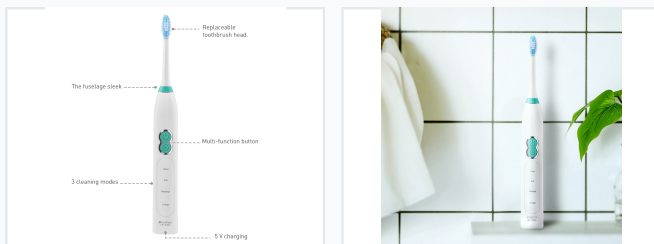

Rechargeable Sonic Electric Toothbrush with Multiple Cleaning Modes

This rechargeable sonic toothbrush features an IPX7 waterproof design. It offers multiple cleaning modes such as clean, soft, and massage.

ADDITIONAL IMAGES

Product Overview

Professional Sonic Oral Care

This advanced sonic electric toothbrush combines high-speed oscillation with precision engineering to deliver superior plaque removal and gentle gum care. Featuring three distinct cleaning modes and an integrated timer, it ensures a dentist-recommended brushing experience for every user. The ergonomic, sleek design houses a powerful system that supports long-term reliability and efficient daily maintenance.

Technical Specifications

Cleaning Modes

- Clean
- Soft
- Massage

Key Performance Metrics

3 W

Power Consumption

5 V

Charging Voltage

3 weeks

Standby Time

Material Specifications

Component	Detail
Brush Head	Dupont Bristles
Design	Ergonomic Fuselage
Smart Features	2-Minute Timer, 30-Second Interval Timer, Replaceable Head, Sonic Technology