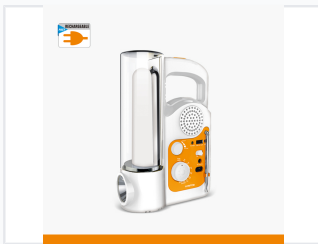

Rechargeable Camping Lantern with FM Radio

This rechargeable camping lantern provides LED illumination for camping and outdoor activities. It features an integrated FM radio, solar charging, and a USB port.

ADDITIONAL IMAGES

Overview

Versatile Outdoor Lighting & Entertainment

This rechargeable camping lantern combines essential illumination with integrated AM/FM radio functionality, making it an ideal companion for outdoor activities. Designed with user convenience in mind, it features a rotary switch for easy operation and an eye-care design to minimize strain. Beyond lighting, it serves as a reliable power hub, capable of charging mobile devices via a 5V USB output, and supports solar charging for off-grid sustainability.

Features

Radio Bands

- AM
- FM

Key Features

Eye Care Design • Rotary Switch • Telescopic Antenna • Mobile Charging Support