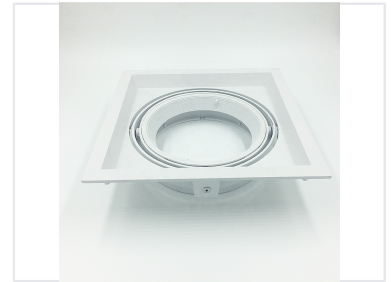

# Recessed Square Grille Light

This indoor light fixture features a square outer frame with a stepped profile and a circular inner housing. Designed for focused illumination, it offers a clean and modern aesthetic.

## ADDITIONAL IMAGES

### Modern Recessed Illumination

The Recessed Square Grille Light offers a clean, minimalist aesthetic suitable for professional indoor lighting environments. Designed with a stepped square outer frame and a circular inner housing, this fixture provides a sophisticated look for modern interiors. Its versatile design allows for focused illumination, making it an ideal choice for architectural and commercial applications.