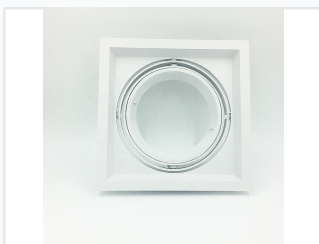

# Recessed Square Grille Light

This indoor light fixture features a square outer frame with a stepped profile and a circular inner housing. Designed for focused illumination, it offers a clean and modern aesthetic.

## ADDITIONAL IMAGES

### Modern Recessed Illumination

The Recessed Square Grille Light offers a clean, minimalist aesthetic suitable for professional indoor lighting environments. Designed with a stepped square outer frame and a circular inner housing, this fixture provides a sophisticated look for modern interiors. Its versatile design allows for focused illumination, making it an ideal choice for architectural and commercial applications.