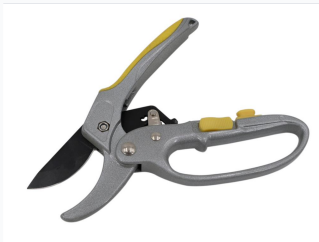

Ratchet Pruning Shears

These pruning shears feature a ratchet mechanism for increased cutting power with less effort. The ergonomic handle ensures a comfortable grip and reduces hand fatigue during extended use.

ADDITIONAL IMAGES

Overview

High-Efficiency Ratchet Pruning Shears

These 8-inch ratchet pruning shears are engineered to make gardening tasks effortless, utilizing a 3-stage ratchet mechanism that significantly increases cutting power. Designed with ergonomic, soft rubber grips, they minimize hand fatigue, making them an excellent choice for extended use in both professional landscaping and home gardening. The ambidextrous locking mechanism ensures comfort and accessibility for all users, while the durable steel construction provides the precision needed for both delicate trimming and robust branch cutting.

Technical Specifications

Usability

Ambidextrous • Left-Hand Compatible • Right-Hand Compatible

Key Benefits

- Increased leverage for thick branches
- Reduced hand fatigue
- 2-in-1 versatile cutting functionality
- High-quality steel blades

Size

8 inch

Cutting Mechanism

3 Stage Ratchet Action

Handle Features

Soft Rubber Grip, Ergonomic Design, Pressure Absorbing