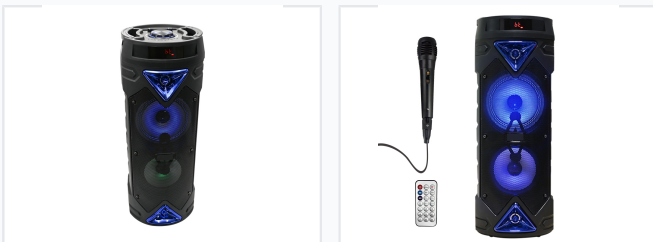

ADDITIONAL IMAGES

Overview

Portable Wireless PA System

This portable wireless PA speaker is designed for versatile audio performance in both indoor and outdoor settings. Featuring dual 6.5-inch drivers and a 25W output, it delivers clear sound with enhanced bass, complemented by integrated LED and laser flashlight effects. With a robust 4500mAh rechargeable battery and multiple connectivity options including Bluetooth 5.0, USB, and AUX, it is an ideal solution for events, public speaking, or entertainment.

Audio Performance

Output Power

25 W
Output Power

Speaker Configuration

2 x 6.5-inch drivers

Connectivity

Input Options

- TF Card Slot
- USB Port
- AUX Input
- Microphone Input

Wireless Connectivity

Bluetooth 5.0