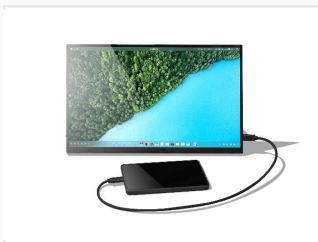

Portable USB-C Monitor

This portable monitor offers a convenient solution for extending your display on the go. Featuring a slim and lightweight design, it easily fits into a laptop bag or backpack.

ADDITIONAL IMAGES

Overview

Versatile Portable Display Solution

This 15.6-inch portable monitor offers a high-definition, plug-and-play solution designed for professionals and gamers on the move. With its ultra-slim profile, narrow bezel, and heat-releasing design, it integrates seamlessly into any mobile workstation. The device supports versatile connectivity options, including USB-C and mini-HDMI, making it compatible with laptops, gaming consoles, and mobile devices.

Display Specifications

Screen Size	15.6 inches
Resolution	1080P Full HD
Screen-to-Body Ratio	90 %
Touchscreen	Yes

Connectivity & Compatibility

Compatible Devices

- Laptops
- Mini PCs
- Nintendo Switch
- PS4
- XBOX One
- Android Smartphones (Dex/EMUI/TNT)

Input Ports	USB-C, Mini HDMI
Power Delivery	USB 3.1 (Type-C) PD reverse charging

Physical Design

Design Highlights

Slim Bezel • Lightweight • Compact • Heat-releasing backboard • Flexible viewing angle