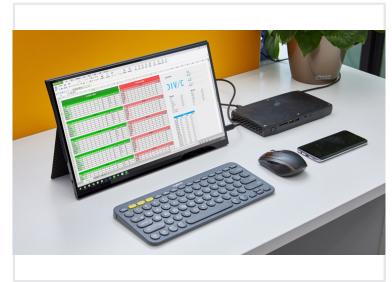

Portable USB-C Monitor

This portable monitor offers a convenient solution for extending your display on the go. Featuring a slim and lightweight design, it easily fits into a laptop bag or backpack.

ADDITIONAL IMAGES

Overview

Versatile Portable Display Solution

This 15.6-inch portable monitor offers a high-definition, plug-and-play solution designed for professionals and gamers on the move. With its ultra-slim profile, narrow bezel, and heat-releasing design, it integrates seamlessly into any mobile workstation. The device supports versatile connectivity options, including USB-C and mini-HDMI, making it compatible with laptops, gaming consoles, and mobile devices.

Display Specifications

Screen Size	15.6 inches
Resolution	1080P Full HD
Screen-to-Body Ratio	90 %
Touchscreen	Yes

Connectivity & Compatibility

Compatible Devices

- Laptops
- Mini PCs
- Nintendo Switch
- PS4
- XBOX One
- Android Smartphones (Dex/EMUI/TNT)

Input Ports	USB-C, Mini HDMI
Power Delivery	USB 3.1 (Type-C) PD reverse charging

Physical Design

Design Highlights

Slim Bezel • Lightweight • Compact • Heat-releasing backboard • Flexible viewing angle