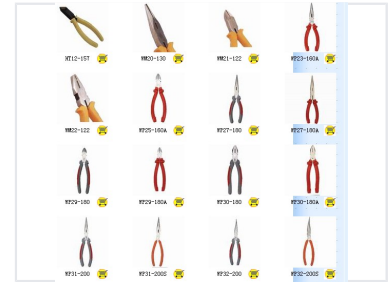

Portable Radio

This is a portable radio. It allows users to listen to radio broadcasts.

Product Overview

Professional Grade Pliers Assortment

This versatile collection of professional-grade pliers is designed to meet the rigorous demands of industrial and mechanical applications. The set includes a wide variety of models such as long-nose, cutting, and combination pliers, providing the right leverage and precision for any task. Engineered for durability and comfort, these tools feature ergonomic handle designs with high-visibility color coding for efficient identification in the field.

Technical Specifications

Included Model Numbers

- HT12-157
- WM20-130
- WM21-122
- WM22-122
- WP23-160A
- WP25-160A
- WP27-180
- WP27-180A
- WP29-180
- WP29-180A
- WP30-180
- WP30-180A
- WP31-200
- WP31-200S
- WP32-200
- WP32-200S

Grip Design

Yellow Grip, Red Grip, Gray/Black Ergonomic