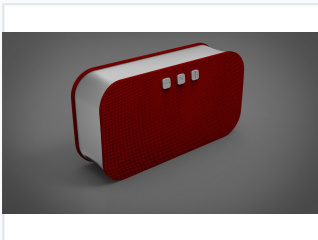

Portable Loudspeaker Box with Fabric Covering

This portable loudspeaker box features a textured fabric covering and smooth plastic accents. It is designed for portability and incorporates intuitive controls for convenient audio playback.

ADDITIONAL IMAGES

Product Overview

Portable Audio Solution

This portable loudspeaker box combines modern aesthetics with reliable audio performance. Featuring a stylish fabric-covered exterior, it is designed for versatility and ease of use in various environments. With dual-channel 10W output and multiple connectivity options, it delivers a balanced sound experience for professional and personal use.