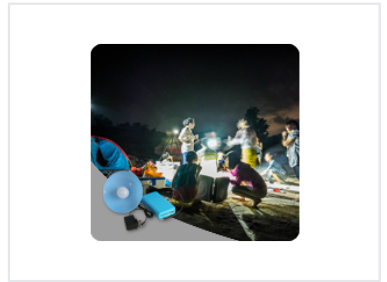

Portable LED Camping Lantern

This LED camping lantern provides portable and reliable lighting for outdoor use. Its soft, flicker-free light protects the eyes, and its water-resistant design allows for use in rainy conditions.

Overview

Versatile Portable Lighting

This portable LED camping lantern is designed for reliable illumination in outdoor environments. It features a lightweight, compact design that is easy to transport and set up for camping, hiking, or emergency use. With its flicker-free, soft light output, it provides comfortable visibility while protecting the eyes.