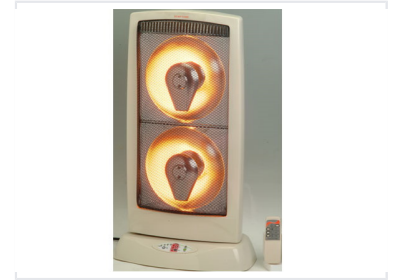

Portable Infrared Space Heater with Remote Control

This is a portable electric space heater. It features dual infrared heating elements and comes with a remote control.

Product Overview

Efficient Portable Heating

This portable infrared space heater is designed for versatile indoor heating applications, offering reliable warmth with its dual-element system. It features a user-friendly control panel and an included remote control for seamless operation from a distance. With its compact, rounded-edge design and safety-focused construction, it is a practical solution for localized climate control.

Technical Specifications

Heating Elements	2 count
Heating Technology	Infrared

Safety & Design

Housing Material	Beige Plastic
Safety Features	Safety Grill, Hot Surface Warning

Control & Operation

Control Method