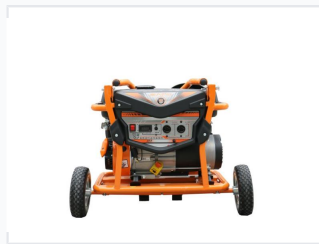

# Portable Gasoline Generator

This portable gasoline generator provides power for various applications. It features a durable frame with wheels, multiple outlets, and a control panel for easy operation.

## ADDITIONAL IMAGES

### Reliable Portable Power Generation

This portable gasoline generator is engineered for dependable performance in demanding environments. Featuring a high-capacity 25L fuel tank and a robust 460cc engine, it provides extended runtime and consistent power output. Designed with efficiency in mind, the unit incorporates an advanced combustion system and high-quality filtration to ensure reliable operation and reduced maintenance.