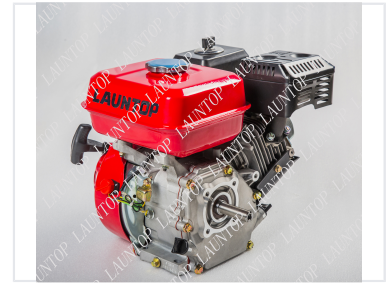

Portable Gasoline Generator

This gasoline generator provides reliable power for various applications. It features a durable construction with a protective frame and a user-friendly control panel for easy operation.

ADDITIONAL IMAGES

Overview

Reliable Portable Power

This portable gasoline generator is engineered to provide consistent and dependable power for both residential and commercial applications. Featuring a durable construction with a protective frame, it is built to withstand demanding environments while ensuring longevity. The unit includes a user-friendly control panel and versatile output options, making it an ideal solution for backup power needs or remote job sites.

Technical Specifications

Engine Model	LT210
Rated Power	7 HP
Starting System	Manual Recoil Start

Electrical Output

Available Outputs

- AC 220V Outlets
- 12V DC Output

AC Output Voltage	220 V
DC Output Voltage	12 V