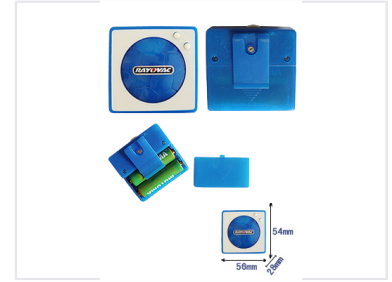

Portable FM Scan Radio

This is a compact and lightweight portable FM scan radio. It has a built-in speaker, a clip for portability, and operates on two AA batteries.

Product Overview

Compact Portable FM Radio

This cute, compact FM auto-scan radio is designed for maximum portability and ease of use. Featuring a frequency range of 88-108MHz and high sensitivity, it provides reliable audio performance in a lightweight package. It is an ideal solution for sports, travel, or promotional gifting needs.