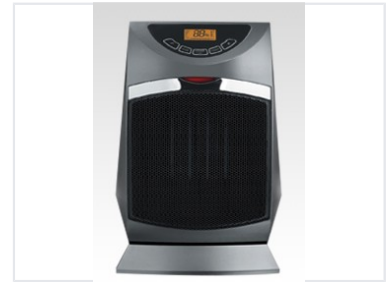

Portable Electric Space Heater with Digital Display

This portable electric space heater is designed with a digital display and button controls. It has safety features such as overheat protection and a tip-over switch.

Overview

Efficient Heating Solution

This portable electric space heater is designed for safe and efficient supplemental heating in indoor environments. Featuring a user-friendly digital display and precise electronic controls, it offers customizable comfort with a 1-8 hour timer. The unit prioritizes user safety with a self-regulating PTC heating element and fire-resistant PBT housing, ensuring cool-to-the-touch operation.

Performance & Control

Timer Function	1-8 hours
Swing Function	90 degrees

Safety Features

Safety Features

PTC Self-Regulation • Fire-Resistant PBT Housing • Overheat Protection • Tip-over Switch

Touch Safety	Yes
--------------	-----