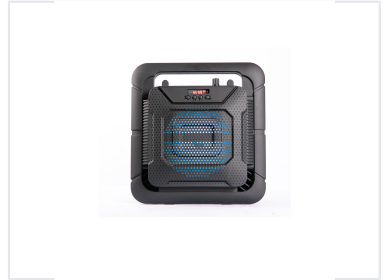

# Portable Bluetooth Speaker with Rechargeable Battery

This portable Bluetooth speaker is equipped with a rechargeable battery. It features a rugged design with a protective frame, digital display, and multiple connectivity options.

### Portable Bluetooth Speaker with Integrated Lighting

This portable Bluetooth speaker is engineered for versatility, offering a robust audio solution for both indoor and outdoor environments. Featuring a 6.5-inch driver and a 5W RMS output, it delivers clear sound in a compact, durable plastic housing. With built-in LED lighting and a digital display, it combines functionality with a modern aesthetic, making it an ideal choice for various retail or promotional applications.

### RMS Power

**5 W**

RMS Power Output

Driver Unit Size	6.5 inch
Power Supply	DC 3.7V
Battery Capacity	1200 mAh
Cabinet Material	Plastic