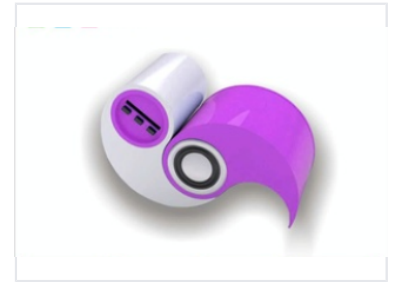

# Portable Bluetooth Speaker with Circular Design

This wireless portable Bluetooth speaker features a unique circular design. Its compact size makes it ideal for use at home, in the office, or on the go.

### Portable Audio Solution

This wireless portable Bluetooth speaker features a unique circular design with a modern two-tone color scheme. Its compact form factor ensures high portability, making it an ideal audio companion for home, office, or travel environments. The device provides clear, balanced sound quality for music and podcasts, supported by integrated controls for seamless playback management.