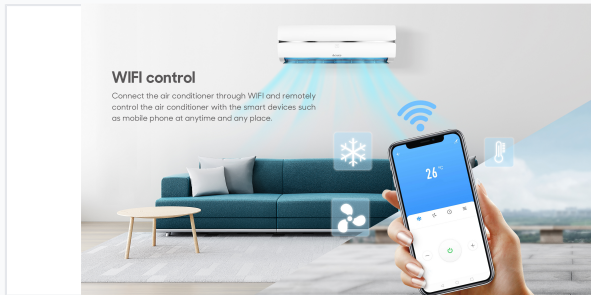

Smart Features

WiFi control

Remotely manage temperature and settings from anywhere using smart device integration.