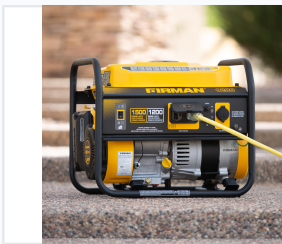

Portable 1500W Gasoline Generator

This portable gasoline generator provides 1500 starting watts and 1200 running watts. It features multiple outlets, a durable frame, and a low oil shutdown for safety.

ADDITIONAL IMAGES

Overview

Reliable Portable Power

This portable gasoline generator is engineered to provide dependable power for camping, job sites, and emergency backup situations. Featuring a robust 80cc OHV 4-stroke engine, it delivers 1500 starting watts and 1200 running watts of power. Designed with safety in mind, it includes a neutral bonded to frame, automatic low oil shutdown, and overload protection to ensure consistent performance and durability.

Performance

Power Output

1500 W

Starting Watts

1200 W

Running Watts

Engine & Fuel

Engine Specifications

Feature	Specification
Displacement	80cc
Type	4-Stroke, Single Cylinder, OHV
Cooling	Air cooled
Starting System	Recoil
Fuel System	5.5 L

Connectivity

Available Outlets	AC 120V 20A, DC 12V 8.3A
-------------------	--------------------------