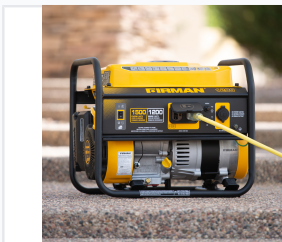

# Portable 1500W Gasoline Generator

This portable generator provides reliable power for various applications. It features an 80cc OHV engine, delivering 1500 starting watts and 1200 running watts.

## ADDITIONAL IMAGES

### Versatile Portable Power

This portable gasoline generator is engineered to provide reliable, consistent power for outdoor activities and emergency backup situations. Equipped with an 80cc 4-stroke OHV engine, it offers a dependable power source for essential appliances and tools. The unit features both AC and DC power outlets, ensuring compatibility with a wide range of devices while maintaining a compact and transportable design.

### Engine Specifications

Feature	Detail
Displacement	80cc
Type	4-Stroke, OHV, Air Cooled
Cylinder	Single
Starting System	Recoil
Fuel Type	Unleaded Gasoline

Fuel Tank Capacity: 5.5 L