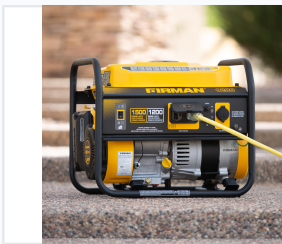

Portable 1500W Gasoline Generator

This portable gasoline generator provides reliable power for various situations. It features a durable construction with a protective frame and is equipped with AC and DC outlets for versatile use.

ADDITIONAL IMAGES

Overview

Portable Power Solution

This portable gasoline generator is engineered for reliable performance in diverse environments, including job sites, camping, and emergency home backup. It features a robust 80cc 4-stroke engine designed for efficiency and durability. With a compact design and protective frame, it offers a practical balance of power and portability for professional and recreational applications.

Performance

Power Output

1500 W

Starting Watts

1200 W

Running Watts

Engine Specifications

- 80cc Displacement
- 4-Stroke
- Single Cylinder
- OHV (Overhead Valve)
- Air Cooled

Operation

Fuel System	5.5 L
Starting Method	Recoil
Noise Level	65 dB(A)

Connectivity

Available Outlets

AC 120V 20A, DC 12V 8.3A

Safety & Features

Safety Features

- Low oil shutoff sensor
- Neutral bonded to frame
- Protective frame construction