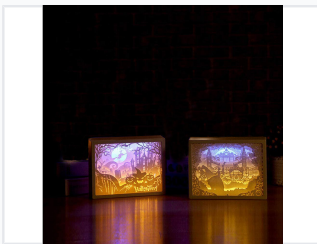

# Paper Cut Light Box with LED Illumination

This paper cut light box features intricate designs illuminated by LED lighting. The warm, ambient light creates a cozy and festive atmosphere, suitable as a seasonal decoration or a unique night light.

## ADDITIONAL IMAGES

### Artistic Illumination

This paper cut light box features multi-contour shadow layers that overlay to form a dreamy, soft light effect. Each layer showcases a unique silhouette design, creating a powerful embodiment of artistic appreciation. The wooden frame is designed to eliminate light leakage while softening the illumination to effectively protect your eyes.

### Dimensions

**22.6 cm**  
Length

**17.6 cm**  
Width

**4.4 cm**  
Depth