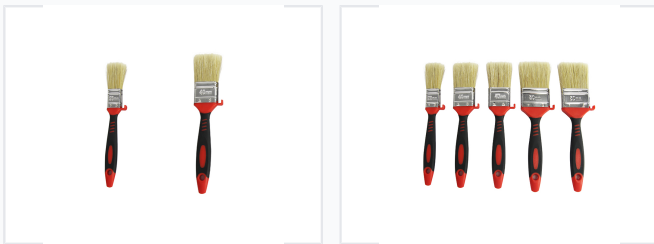

Paint Brush Set, 5 Pieces, Assorted Sizes

This paint brush set includes five brushes in assorted sizes. Each brush is designed with durable bristles, a comfortable ergonomic handle with a hanging hole, and a metal ferrule.

ADDITIONAL IMAGES

Product Overview

Professional Paint Brush Set

This versatile 5-piece paint brush set is designed for both professional painters and DIY enthusiasts. Featuring a mix of essential sizes, these brushes are built for precise application and comfortable handling during extended projects. With durable bristles and ergonomic handles, this set provides the reliability needed for various painting tasks.

Technical Specifications

Included Brush Sizes

- 25
- 30
- 40
- 40
- 50
- 50

Number of Pieces

5

Design & Features

Construction

Natural Bristles • Metal Ferrule

Handle Features

Ergonomic Grip, Hanging Hole, Red and Black Finish

Usage

Ideal Applications

Professional Painting, DIY Projects, General Maintenance