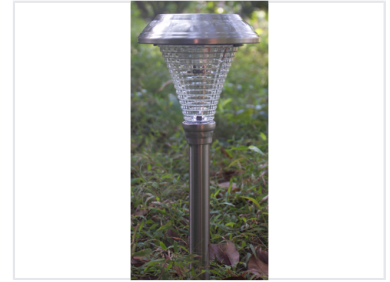

Outdoor Solar Garden Light

This outdoor light utilizes solar power to illuminate gardens and pathways. It features a decorative glass shade with a spiral pattern and a stainless steel pole for weather resistance.

Overview

Efficient Outdoor Illumination

This outdoor solar garden light is an ideal solution for illuminating pathways, lawns, and garden spaces. Featuring an amorphous solar panel and a durable stainless steel housing with a glass lens, it offers reliable performance and weather resistance. With a 10-lumen warm white LED, it provides a gentle, inviting glow while operating on a sustainable solar-powered 3.2V Li-ion battery system.

Technical Specifications

Light Output

10 lumens
Luminous Flux

Power Source	Amorphous solar panel with 3.2V Li-ion battery
Minimum Runtime	At least two days when fully charged

Physical Dimensions

Product Dimensions

Measurement	Value	Unit
Diameter	130	mm
Height	420	mm

Construction

Materials	Stainless Steel, Glass
-----------	------------------------

Features

Key Features

- Super bright warm white LED
- On/Off switch included
- Weather-resistant design
- Easy installation