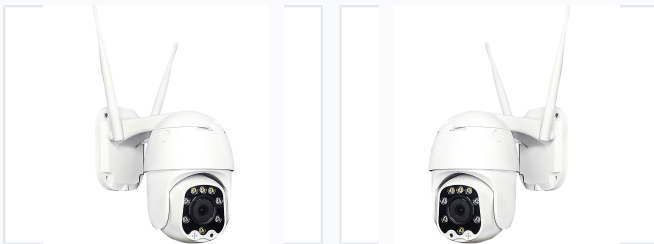

Outdoor PTZ Surveillance Camera

This outdoor PTZ camera is designed for surveillance and security applications. It features remote pan, tilt, and zoom capabilities, allowing for a wide range of coverage and detailed monitoring.

ADDITIONAL IMAGES

Overview

Compact Professional Surveillance

This 2.5-inch Super Mini Outdoor PTZ camera is an ideal solution for small-scale surveillance systems, including homes, offices, and retail stores. Featuring a high-definition 3.0-megapixel sensor with advanced image processing like Digital WDR and 3D-DNR, it ensures vivid color and clarity. With versatile pan/tilt rotation and intelligent dual-light night vision, it provides comprehensive coverage and reliable performance in various environmental conditions.

Imaging Performance

Resolution	3 MP
Lens Focal Length	3.6 mm
Advanced Image Processing	Digital WDR, 3D-DNR, Vertical Mirroring, Horizontal Mirroring, IR-cut Auto Switch

PTZ Capabilities

Movement Performance

Night Vision

Lighting System	4pcs Array IR LED + 4pcs White LED
Effective Range	30 m

Physical Specifications

Physical Dimensions (incl. bracket)	179mm x 171mm x 110mm
Mounting Type	Wall mount

Connectivity & Control