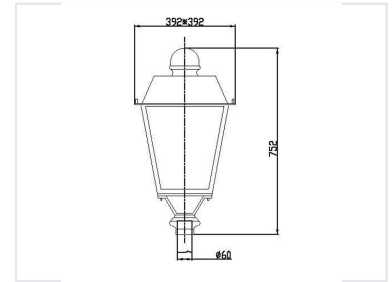

Outdoor Post Top LED Lantern

This decorative outdoor post top lantern is designed for illuminating pathways, walkways, and outdoor spaces. Its robust construction and durable finish withstand harsh weather, while the clear lens ensures maximum light output.

Physical Dimensions

Dimensions & Specifications

Feature	Measurement
Total Height	752 units
Top Dimensions	392 x 392 units
Base Diameter	60 units

Technical Features

Lighting Performance

1 Clear

Lens Type

Recommended Applications	Residential, Commercial, Municipal, Pathways, Walkways, Gardens
Installation & Maintenance	Yes