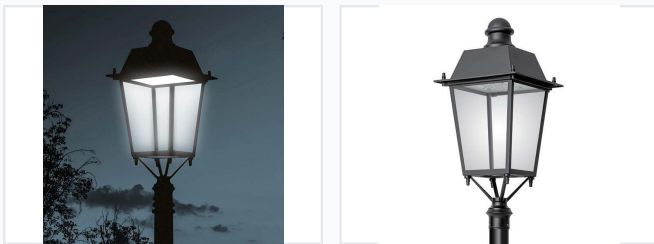

Outdoor Post Top LED Lantern

This decorative outdoor post top lantern is designed for illuminating pathways, walkways, and outdoor spaces. Its robust construction and durable finish withstand harsh weather, while the clear lens ensures maximum light output.

ADDITIONAL IMAGES

Overview

Classic Aesthetic Meets Modern Efficiency

The Outdoor Post Top LED Lantern combines a timeless, decorative design with advanced LED technology to provide reliable illumination for pathways, walkways, and public spaces. Engineered for durability, its robust construction and weather-resistant finish ensure long-lasting performance in both residential and commercial environments. This fixture offers an ideal balance of aesthetic appeal and functional light output, making it a versatile choice for municipal and landscaping projects.

Physical Dimensions

Dimensions & Specifications

Feature	Measurement
Total Height	752 units
Top Dimensions	392 x 392 units
Base Diameter	60 units

Technical Features

Lighting Performance

1 Clear

Lens Type

Recommended Applications	Residential, Commercial, Municipal, Pathways, Walkways, Gardens
Installation & Maintenance	Yes