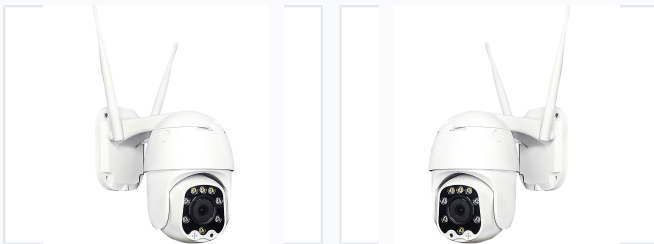

# Outdoor Pan Tilt Zoom Surveillance Camera

This outdoor PTZ camera is designed for versatile surveillance applications, featuring pan, tilt, and zoom capabilities for remote monitoring of a wide area. Its weatherproof housing ensures reliable performance in various outdoor conditions, and it supports wireless connectivity for easy installation.

## ADDITIONAL IMAGES

### Compact Intelligent Surveillance

This 2.5-inch PTZ camera is engineered for versatile security applications, perfect for homes, offices, and retail stores. It combines a 3.0-megapixel HD lens with advanced features like digital WDR and 3D-DNR to deliver high-definition, true-color imagery. With flexible pan-tilt control, robust night vision, and remote P2P surveillance capabilities, it provides a comprehensive monitoring solution for varied environments.