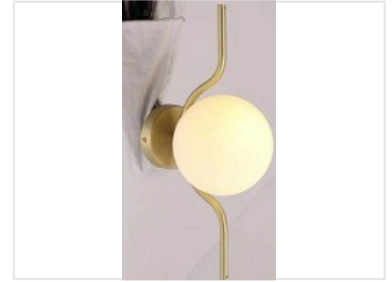

## Opal Glass Wall Sconce with Brass Finish

This elegant wall lamp features a spherical opal glass shade and a curved metal frame with a brushed brass finish. Designed for indoor use, it provides a warm and ambient glow suitable for bedrooms, living rooms, and hallways.

#### Elegant Opal Glass Wall Sconce

This sophisticated wall lamp features a spherical opal glass shade paired with a curved metal frame in a brushed brass finish. Designed for indoor environments, it provides a soft, ambient glow suitable for bedrooms, living rooms, and hallways. The fixture is compatible with standard bulbs and includes all necessary installation hardware for a seamless setup.

### Technical Specifications

Bulb Base Type	E14
Maximum Wattage	28 W
Bulb Included	No

### Design & Materials

Metal Finish	Painted Gold
Shade Material	Opal Glass
Recommended Use	Bedroom, Living Room, Hallway, Indoor