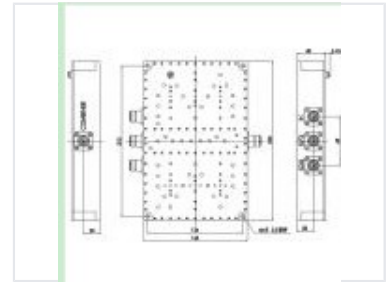

Network Interface Controller

This network interface controller enables efficient data transfer within a computer. It provides a stable connection for networking applications.

Product Overview

High-Performance Network Interface Controller

This Network Interface Controller is engineered for robust data communication and seamless connectivity in demanding environments. Designed with precision and reliability in mind, it features a comprehensive layout that ensures efficient port management and stable signal transmission. This device serves as a critical component for professional networking infrastructures requiring consistent performance and technical accuracy.

Technical Specifications

Reference Dimensions

Reference Point	Value
Ref. 1100	1100
Ref. 140	140
Ref. 150	150
Ref. 210	210
Ref. 40	40

Device Category

Network Communication • Interface Controller