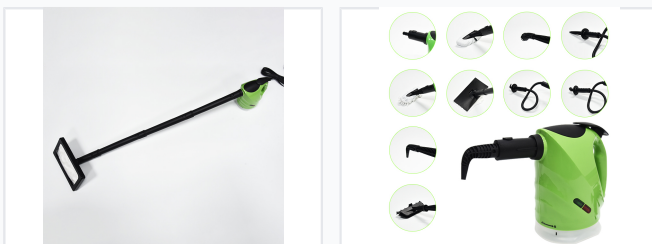

# Multi-Purpose Handheld Steam Cleaner with Mop

This multi-purpose steam cleaner is designed for various cleaning tasks. It comes with multiple attachments for different cleaning applications, including nozzles, brushes, and mop heads.

## ADDITIONAL IMAGES

### Versatile Steam Cleaning Solution

This multi-purpose handheld steam cleaner with integrated mop functionality offers a powerful, chemical-free way to sanitize and clean your home. Featuring a rapid 30-second heat-up time and a continuous steam output, it is designed for efficiency across various surfaces including floors, tiles, windows, and fabrics. Its lightweight, compact design and 4-meter power cord ensure easy maneuverability and convenient storage for any household environment.