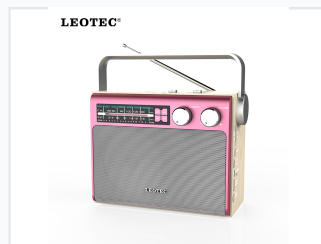

# Multi-Band Portable Radio with Media Inputs

This portable radio receives MW, FM, and SW bands. It also plays digital audio files via SD and TF card slots, and it has an AUX input.

## ADDITIONAL IMAGES

### Versatile Portable Radio Solution

This multi-band portable radio combines classic analog tuning with modern digital media playback capabilities. Designed for flexibility, it supports FM, MW, and SW bands alongside USB, Micro SD, and AUX inputs for versatile audio streaming. Its portable design, featuring a built-in rechargeable lithium battery and optional LED lighting, makes it an ideal choice for both indoor and outdoor applications.