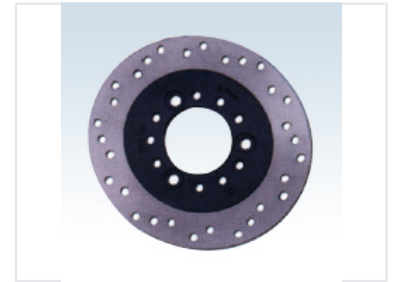

Motorcycle Luggage Bag

This motorcycle luggage bag offers a practical storage solution for riders. It is constructed from durable materials to withstand various riding conditions.

Product Overview

High-Performance Motorcycle Luggage Solution

This motorcycle luggage bag is engineered for riders who demand reliability and performance. Designed to withstand diverse riding conditions, it offers a secure storage solution for your gear, ensuring it stays protected during long journeys. Its durable construction guarantees long-lasting performance and peace of mind on the road.