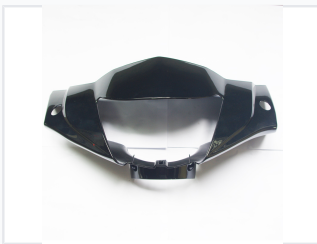

# Motorcycle Fairing Cowl

This motorcycle fairing cowl protects the rider from wind and debris. Its durable plastic construction and glossy finish enhance the motorcycle's appearance.

## ADDITIONAL IMAGES

### Premium Motorcycle Fairing Cowl

Enhance both the aesthetics and aerodynamics of your motorcycle with this durable plastic fairing cowl. Designed for seamless integration, this component features a glossy finish and precise mounting points for straightforward installation. It provides essential protection against wind and debris while maintaining a sleek, streamlined look suitable for various riding conditions.