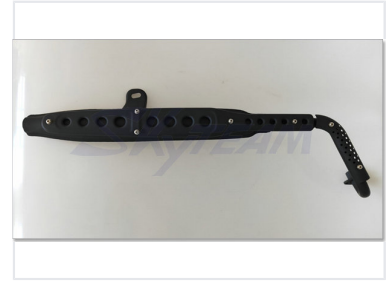

Motorcycle Exhaust Muffler

This motorcycle exhaust muffler reduces engine noise and emissions. It features a durable metal construction with a black finish and includes a mounting bracket for secure installation.

ADDITIONAL IMAGES

Product Overview

Performance Exhaust Upgrade

This black muffler is specifically engineered for DAX SKYMAX motorcycles, offering a direct replacement or upgrade for your exhaust system. Constructed from durable metal with a corrosion-resistant black finish, it ensures both longevity and a sleek, custom aesthetic. The design includes an integrated heat shield and mounting bracket, facilitating straightforward installation while enhancing the bike's overall appearance.

Technical Specifications

Compatibility	DAX SKYMAX
Finish	Black
Material	Durable Metal
Key Features	Corrosion Resistant, Integrated Heat Shield, Mounting Bracket Included, Perforated Design