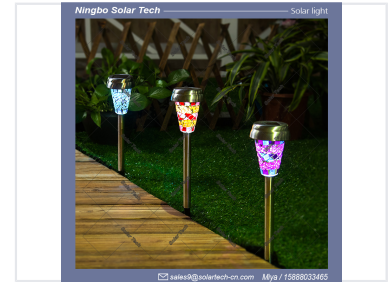

Mosaic Glass Solar Garden Light

This mosaic glass solar garden light features durable metal construction. It automatically turns on at dusk and off at dawn, providing hassle-free illumination.

Product Overview

Elegant Mosaic Illumination

These mosaic glass solar garden lights combine aesthetic appeal with durable outdoor functionality. Featuring a waterproof and anti-leakage design, these lights are built to withstand rain while adding a sophisticated glow to your pathways or patios. They operate automatically by solar energy, ensuring hassle-free lighting from dusk until dawn.

Key Features

Weather Resistance	Waterproof, Rainproof, Anti-leakage
--------------------	-------------------------------------

Design and Build

Construction Materials

- Durable metal construction
- Decorative mosaic glass shade