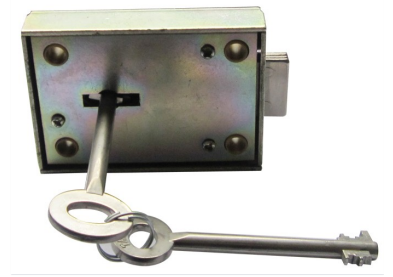

# Mortise Lock with Key

This mortise lock features a rectangular body and comes with a key for operation. It is suitable for securing doors and drawers in various applications.

### Professional Mortise Lock Solution

This high-quality mortise lock is designed for reliable security in residential or commercial door applications. Featuring a durable metallic construction, it offers robust performance and consistent operation. The included key mechanism ensures secure access control, making it an ideal choice for standard door installations.

## Technical Details

|                     |                                |
|---------------------|--------------------------------|
| Lock Type           | Mortise Lock                   |
| Finish              | Metallic                       |
| Primary Application | Door Security, Drawer Security |