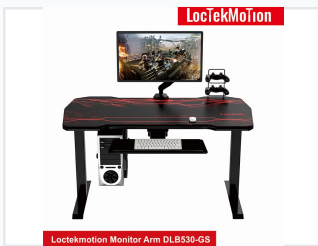

Monitor Arm Desk Mount

This monitor arm supports VESA mounting patterns of 75x75 and 100x100mm. It is designed for 17"-30" screens with a tilt range of -85°-15°.

ADDITIONAL IMAGES

Overview

Ergonomic Gaming Performance

This monitor arm is specifically engineered for gaming setups, combining a striking red and black aesthetic with functional performance. It features integrated gaming lights and USB ports to enhance your workspace connectivity. The adjustable gas spring design helps maintain an ergonomically correct position, effectively reducing neck and eye strain during long gaming or work sessions.

Technical Specifications

Load Capacity

2 kg

Minimum Load

9 kg

Maximum Load

VESA Compatibility	75x75, 100x100
Supported Screen Size	17 - 30 inches
Tilt Range	-85° to 15°

Features & Installation

Installation Types

Clamp • Grommet

Gaming Enhancements

- Integrated Red Lighting
- Dual USB Charging Ports