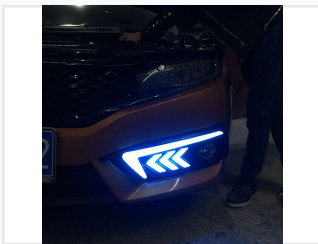

Modified LED Daytime Running Lights with Turn Signal for Honda Civic

Modified LED daytime running lights designed for Honda Civic models. These lights feature integrated turn signals, enhancing vehicle visibility and providing a modern, stylish upgrade.

ADDITIONAL IMAGES

Product Overview

Enhanced Visibility and Style

These modified LED daytime running lights are specifically designed for the Honda Civic, offering a significant upgrade in both safety and aesthetics. Featuring integrated turn signal functionality, the lights improve vehicle visibility during daytime driving conditions. Constructed with durable, weather-resistant materials, this assembly ensures long-lasting performance while providing a sleek, modern look to the vehicle's front end.

Technical Specifications

Light Source	High-intensity LED
Key Features	Daytime Running Light, Integrated Turn Signal, Weather Resistant, Modern Design

Installation & Compatibility

Installation Method	Plug-and-play direct fitment
Compatibility	Select Honda Civic models