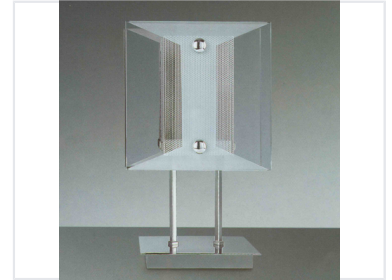

# Modern Rectangular Shade Desk Lamp

This modern desk lamp features a rectangular shade with a frosted panel and mesh-like pattern. It is supported by cylindrical metal rods and a square metal base.

### Minimalist Contemporary Illumination

The Modern Rectangular Shade Desk Lamp offers a sophisticated lighting solution for professional workspaces. Featuring a minimalist design, it combines a sleek metallic structure with a unique rectangular shade that utilizes a translucent panel and textured mesh layering. This piece provides both functional task lighting and a refined aesthetic appeal suitable for modern office or architectural settings.

## Design and Materials

Shade Construction	Acrylic and Mesh Composite
Base Design	Square Metallic Base
Support Mechanism	Dual Cylindrical Metal Rods

### Lighting Aesthetics

- Frosted translucent panel
- Integrated mesh pattern
- Minimalist silhouette

Mounting Hardware	Visible Fasteners, Bolt Secured
-------------------	---------------------------------